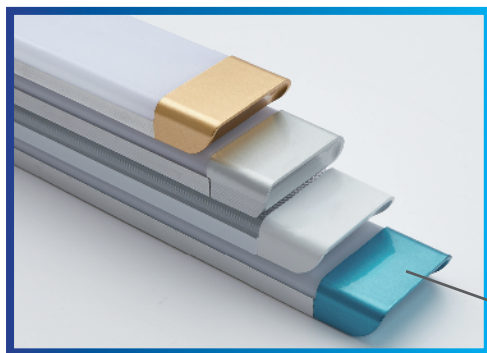

LED DUST-PROOF LAMP

SERIES

ALU+PC
CLASSIC

A⁺

ML-WY-04
T860030
30W
6500K
2400 lm
320°
PF>0.5
IP>20
AC85-265V
50/60 Hz
600*75*26mm

ML-WY-04
T890040
40W
6500K
3200 lm
320°
PF>0.5
IP>20
AC85-265V
50/60 Hz
900*75*26mm